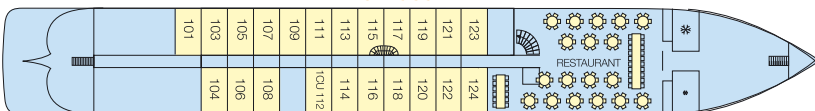

**MS BELLE DE CADIX**

**Built :** 2005  
**Length :** 110 m long  
**Width :** 11.40 m wide  
**Cabins :** 89 cabins  
**Passengers :** 178 passengers

**Equipments :** all cabins are equipped with shower and toilet, hairdryer, satellite TV, radio, safe. Central heating, 220V electricity, air-conditioning, radar, radiophone, TV and video in the lounge.

**Facilities :** lounge-bar with a dance floor - Dining room 178 places - pianorama bar 30 places - marina at the rear of the vessel with direct access to the sea - spacious sundeck with deckchairs - swimming pool - lift - gift shop.

**MS Belle de Cadix** sails on the Guadiana, le Guadalquivir and along Atlantic coast.

**3 deck ship**

Sun deck

Upper deck

Middle deck

Main deck

**CABINS**

- Upper deck 40 double cabins
- Middle deck 27 double cabins
- Main deck 22 double cabins

Cabin equipped for disabled : **YES**

1CU = cabin with a double bed  
 1HU = cabin equipped for disabled with double bed

Cabin with adjustable twin beds

1CU = Cabin with a double bed