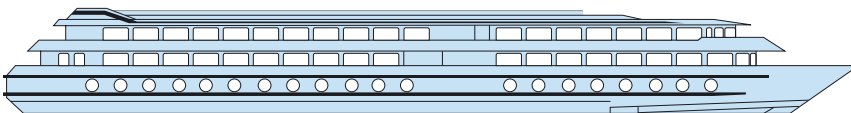

**MS BELLE DE CADIX**

**Built :** 2005  
**Length :** 110 m long  
**Width :** 11.40 m wide  
**Cabins :** 89 cabins  
**Passengers :** 178 passengers

**Equipments :** all cabins are equipped with shower and toilet, hairdryer, satellite TV, radio, safe. Central heating, 220V electricity, air-conditioning, radar, radiophone, TV and video in the lounge.

**Facilities :** lounge-bar with a dance floor - Dining room 178 places - pianorama bar 30 places - marina at the rear of the vessel with direct access to the sea - spacious sundeck with deckchairs - swimming pool - lift - gift shop.

**MS Belle de Cadix** sails on the Guadiana, le Guadalquivir and along Atlantic coast.

**3 deck ship**

Sun deck

Upper deck

Middle deck

Main deck

**CABINS**

- Upper deck 40 double cabins
- Middle deck 27 double cabins
- Main deck 22 double cabins