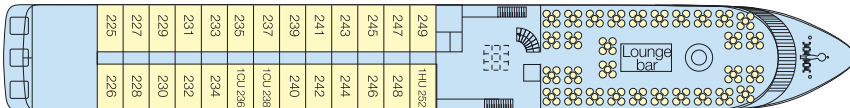

**MS BELLE DE CADIX**

**Built :** 2005  
**Length :** 110 m long  
**Width :** 11.40 m wide  
**Cabins :** 89 cabins  
**Passengers :** 178 passengers

**Equipments :** all cabins are equipped with shower and toilet, hairdryer, satellite TV, radio, safe. Central heating, 220V electricity, air-conditioning, radar, radiophone, TV and video in the lounge.

**Facilities :** lounge-bar with a dance floor - Dining room 178 places - pianorama bar 30 places - marina at the rear of the vessel with direct access to the sea - spacious sundeck with deckchairs - swimming pool - lift - gift shop.

**MS Belle de Cadix** sails on the Guadiana, le Guadalquivir and along Atlantic coast.

**3 deck ship**

Sun deck

Upper deck

Middle deck

Main deck

**CABINS**

- Upper deck 40 double cabins
- Middle deck 27 double cabins
- Main deck 22 double cabins

Cabin equipped for disabled : **YES**

1CU = cabin with a double bed  
 1HU = cabin equipped for disabled with double bed

Cabin with adjustable twin beds

1CU = Cabin with a double bed