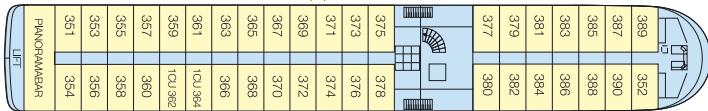

**MS BELLE DE CADIX**

**Built :** 2005  
**Length :** 110 m long  
**Width :** 11.40 m wide  
**Cabins :** 89 cabins  
**Passengers :** 178 passengers

**Equipments :** all cabins are equipped with shower and toilet, hairdryer, satellite TV, radio, safe. Central heating, 220V electricity, air-conditioning, radar, radiophone, TV and video in the lounge.

**Facilities :** lounge-bar with a dance floor - Dining room 178 places - pianorama bar 30 places - marina at the rear of the vessel with direct access to the sea - spacious sundeck with deckchairs - swimming pool - lift - gift shop.

**MS Belle de Cadix** sails on the Guadiana, le Guadalquivir and along Atlantic coast.

**3 deck ship**

Sun deck

Upper deck

Middle deck

Main deck

**CABINS**

- Upper deck 40 double cabins
- Middle deck 27 double cabins
- Main deck 22 double cabins

Cabin equipped for disabled : **YES**

1CU = cabin with a double bed  
 1HU = cabin equipped for disabled with double bed

Cabin with adjustable twin beds

1CU = Cabin with a double bed