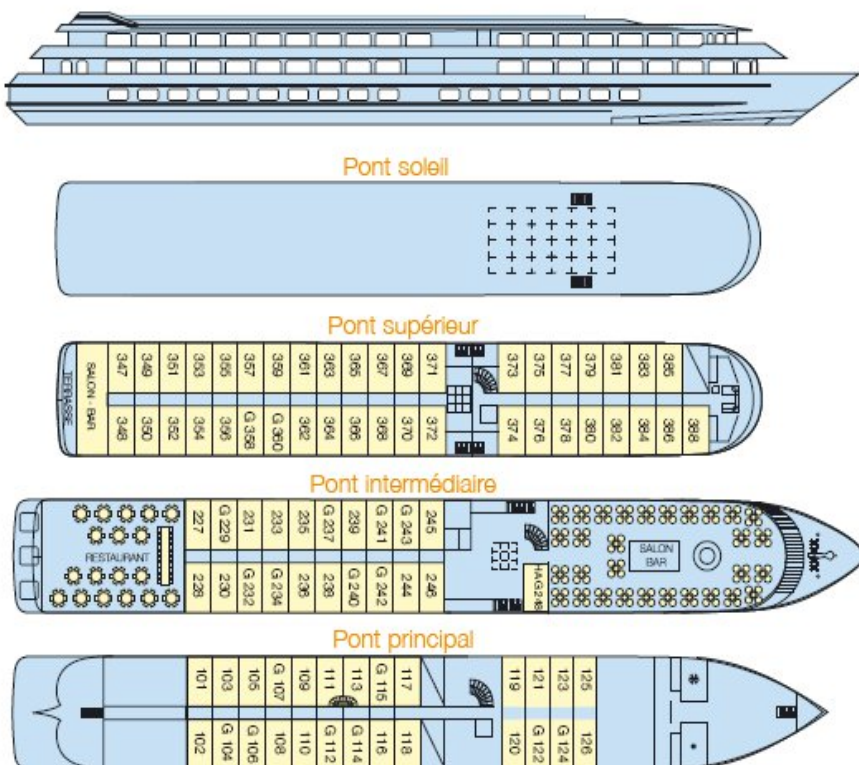

**MS VIVALDI**

**Built :** 2009  
**Length :** 110 long  
**Width :** 11.40 m wide  
**Cabins :** 88 cabins  
**Capacity :** 176 passengers  
**Equipements :** all cabins are equipped with shower and toilet, hairdryer, satellite TV, radio, safe.  
**Facilities :** lounge-bar with a dance floor - bar-dining room - large sundeck with deckchairs - lift - terrace - gift shop. Central heating, 230V electricity, air-conditioning, radar, TV and video in the lounge.

MS Vivaldi sails on the Danube

3 deck ship

CABINS

Upper deck - 26 cabins  
 Middle deck - 21 cabins  
 Lower deck - 26 cabins

The MS Vivaldi is equipped for the disabled.

G=Cabin with double bed

HA=Cabin equipped for the disabled with double bed. Cabin #248. Near Salon Bar.